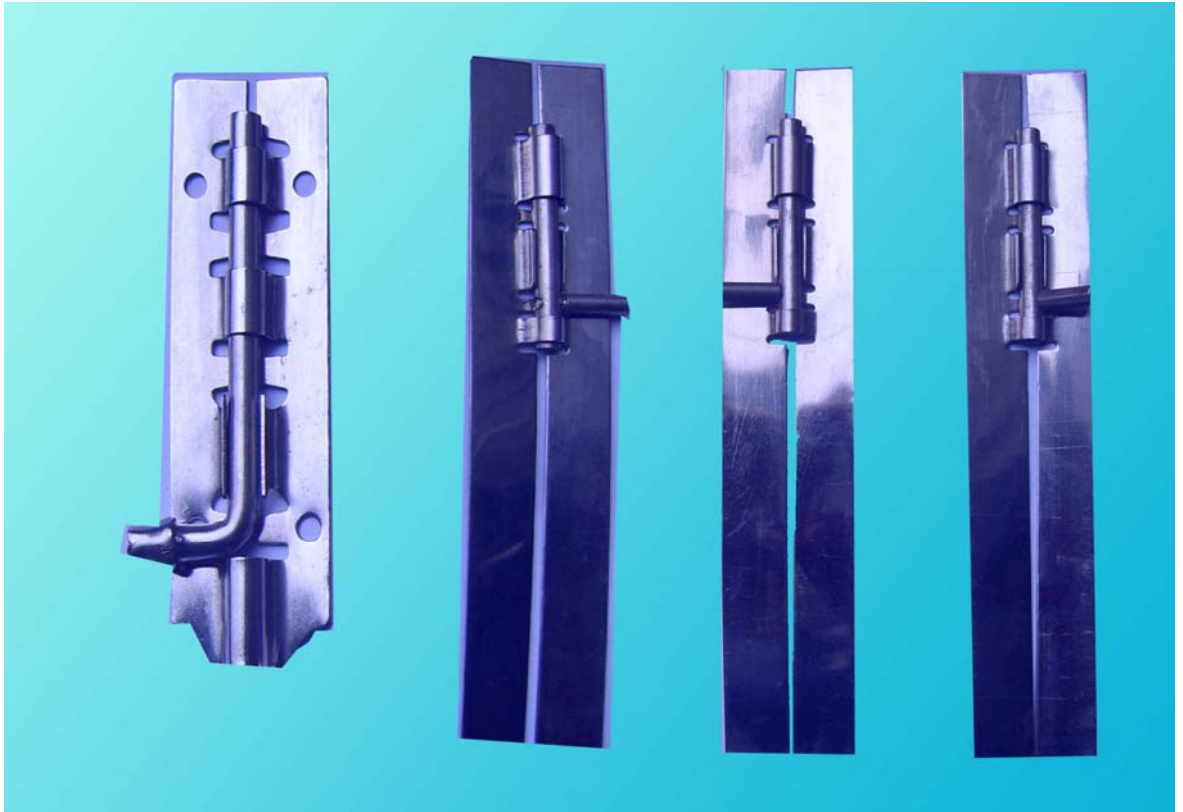

Model: C-01

Model:C-02

Model:C-03

Model:C-04

Model : C-05

1) specification for reference

1. material :stainless steel ,iron,copper
2. size: 4 inch ,6 inch,8 inch ,10 inch,12 inch
3. every color is available